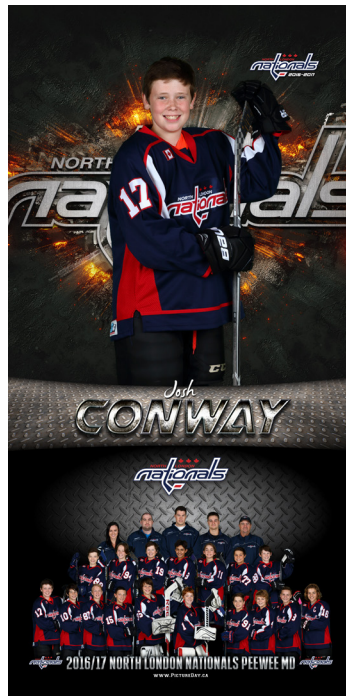

C **Memory Mate**
Custom Player Photo combined with Team Photo.

AN Super Pano Team Photo
Epic super wide team photo.

BN Panoramic Team Photo
Dramatic team photo.

PN Panoramic Player Photo
Wide player print with two poses.

EN Poster Combo
Epic team photo with a supersized player image and custom graphics and artwork.

DN
Tall Combo
Dramatic tall print with team photo combined with a supersized player image. Customized with cool stylized text for player's name and also includes choice of background.